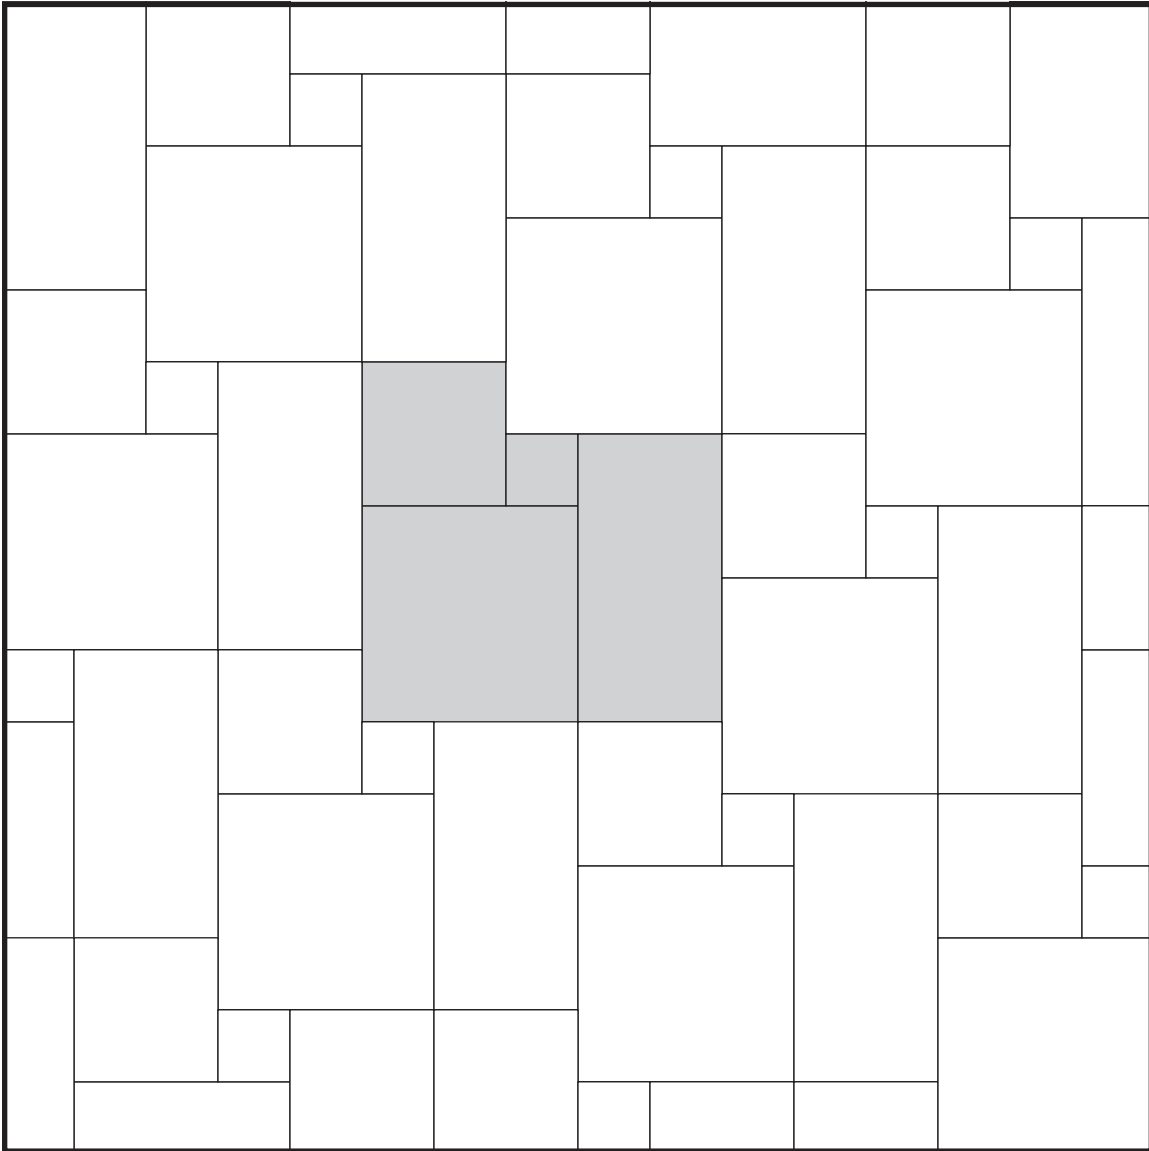

Pattern

4-05

18 x 18 = 41%

12 x 24 = 36%

12 x 12 = 18%

6 x 6 = 5%

Please order appropriate quantities in accordance with the pattern and after consulting with your installer. East Coast Tile is not responsible for any overages or shortages that may occur from applying this pattern.