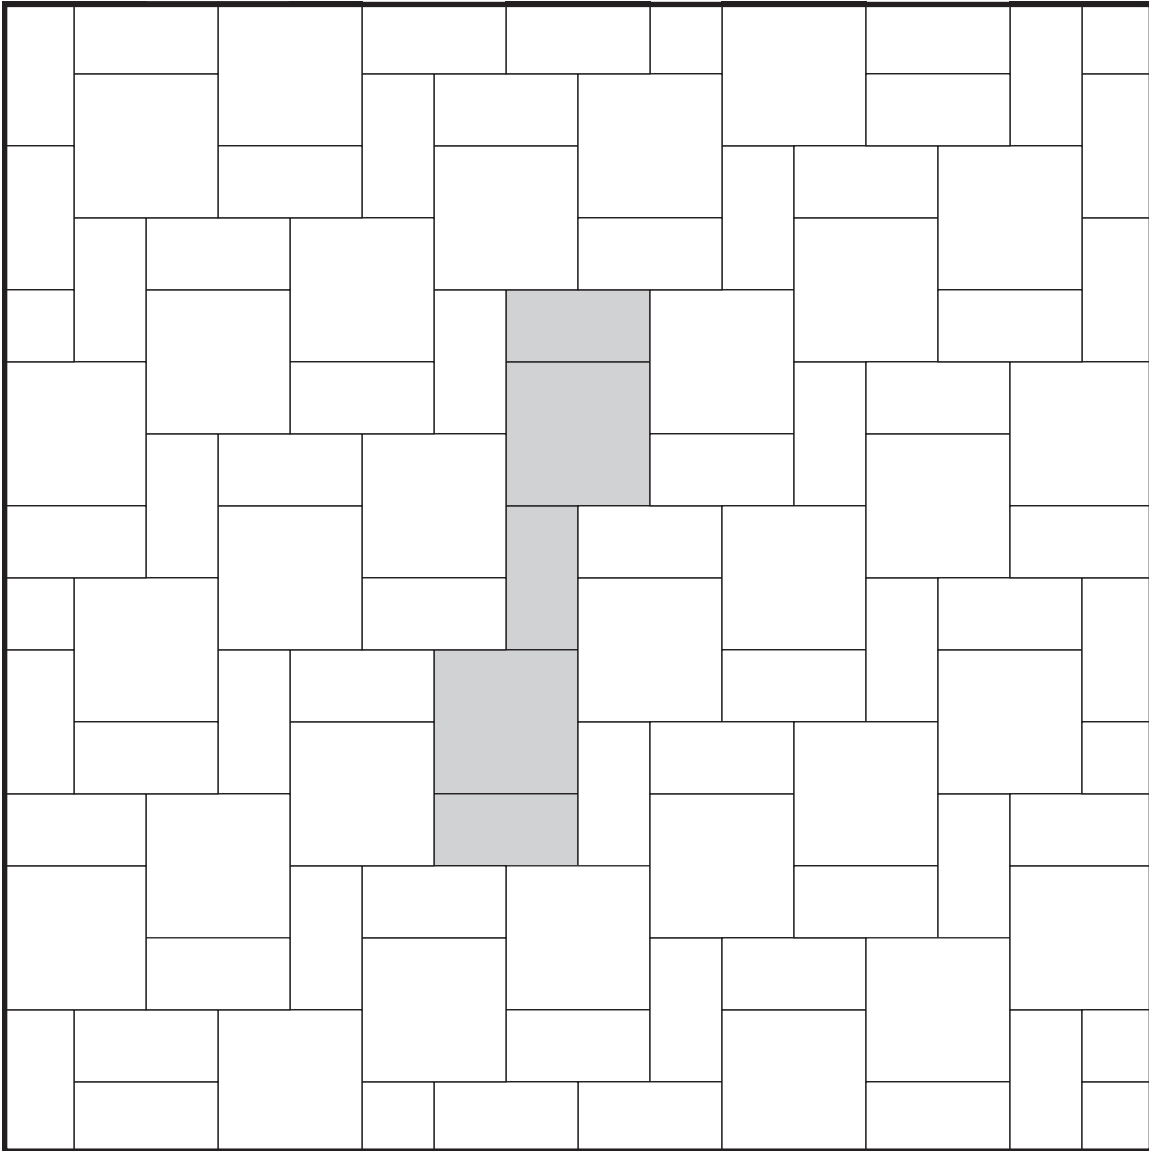

Pattern

2-28

12 x 12 = 57%
6 x 12 = 43%

16 x 16 = 57%
8 x 16 = 43%

18 x 18 = 57%
9 x 18 = 43%

24 x 24 = 57%
12 x 24 = 43%

Please order appropriate quantities in accordance with the pattern and after consulting with your installer. East Coast Tile is not responsible for any overages or shortages that may occur from applying this pattern.