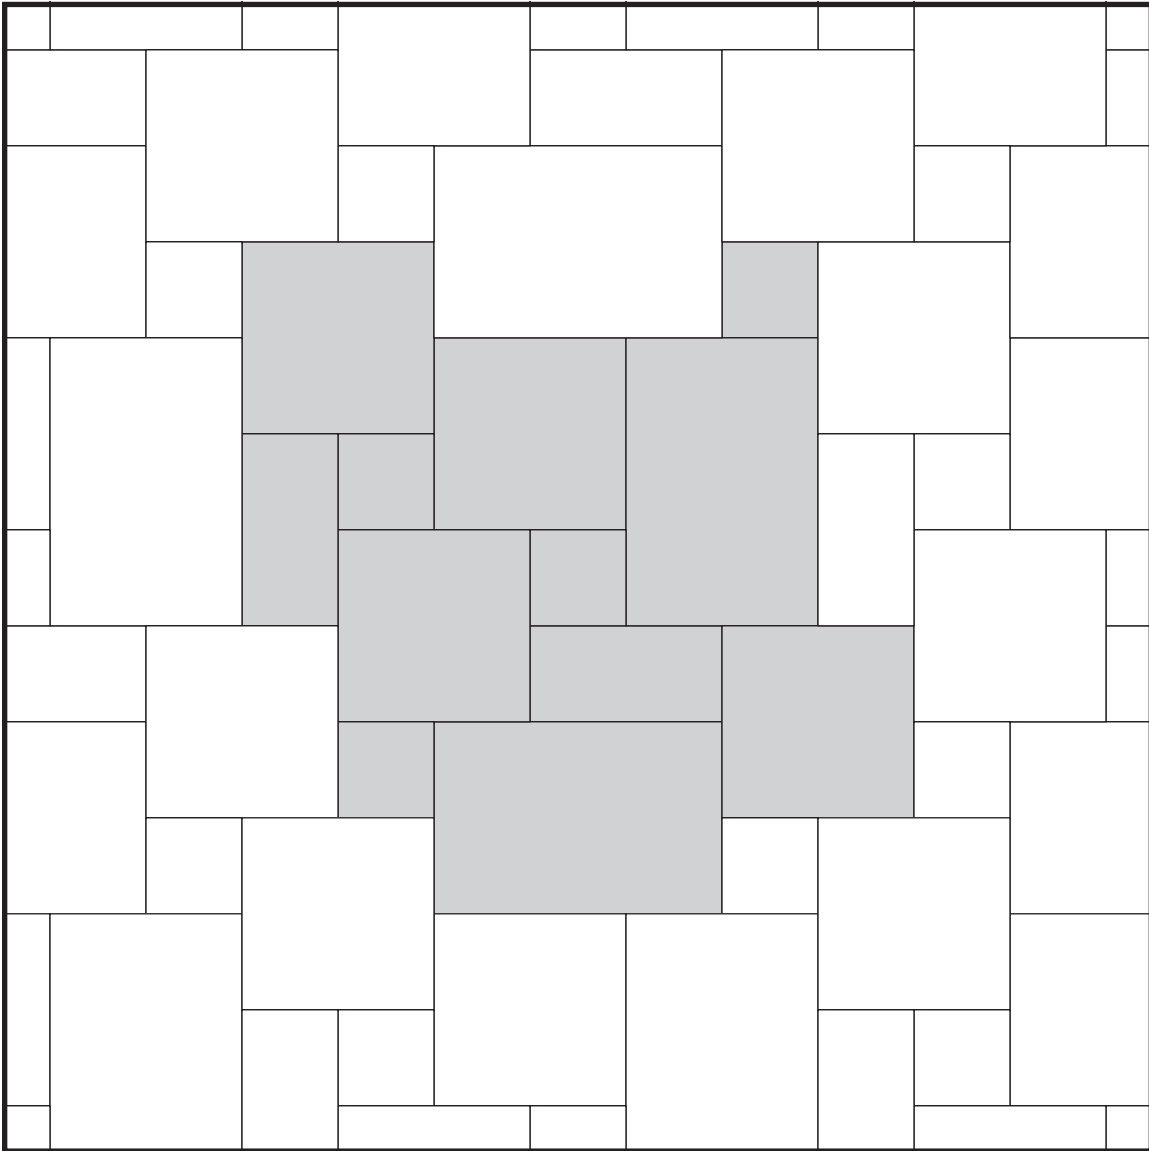

Pattern

4-03

16 x 16 = 44%

16 x 24 = 33%

8 x 16 = 11%

8 x 8 = 11%

Please order appropriate quantities in accordance with the pattern and after consulting with your installer. East Coast Tile is not responsible for any overages or shortages that may occur from applying this pattern.