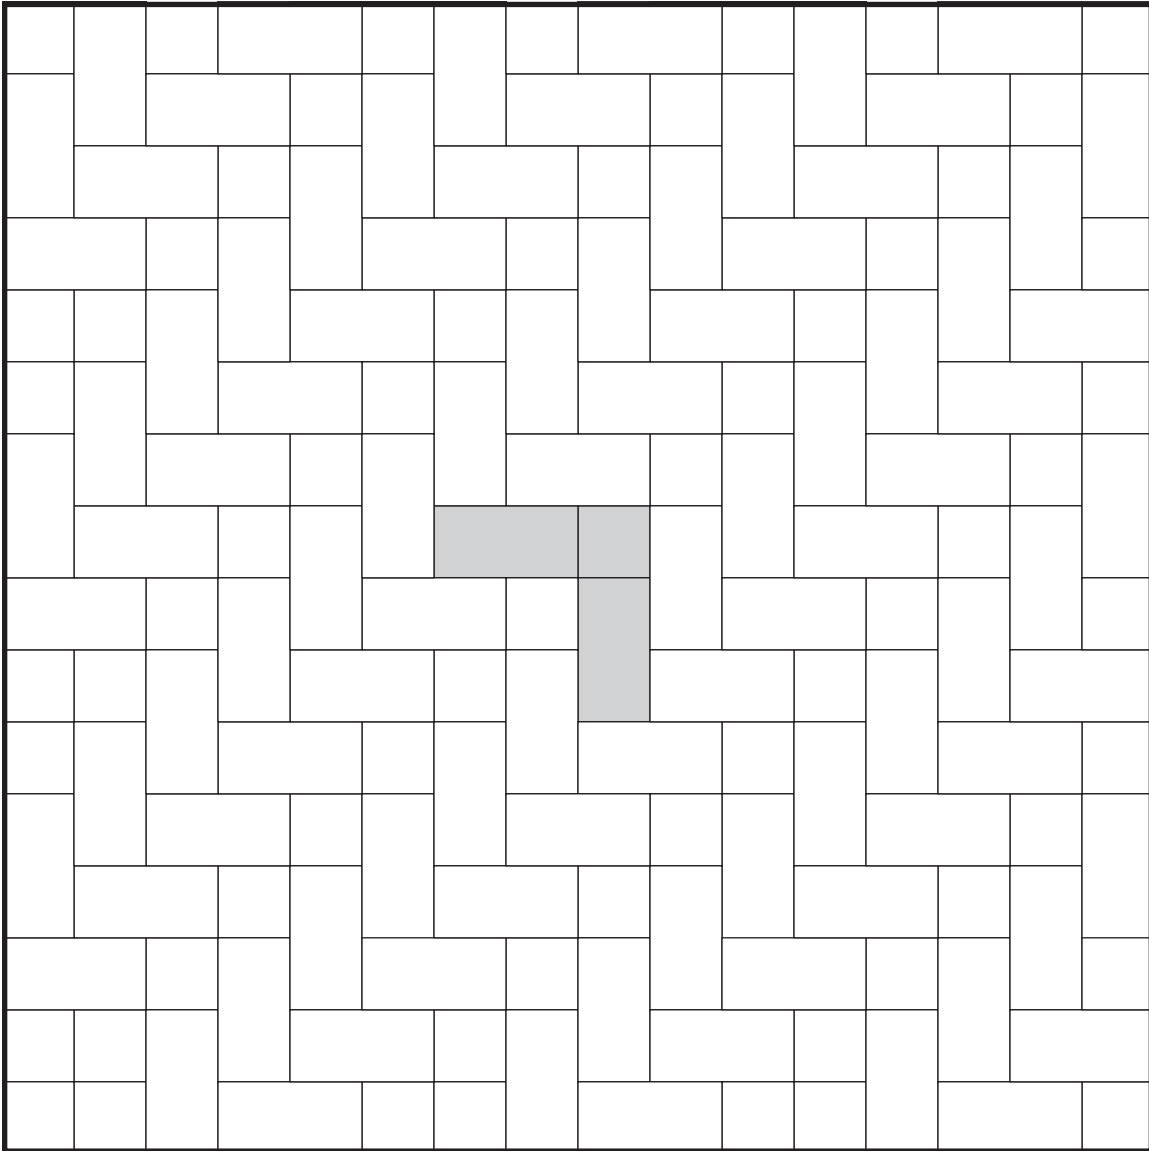

Pattern

2-19

4 x 8 = 80%

4 x 4 = 20%

6 x 12 = 80%

6 x 6 = 20%

8 x 16 = 80%

8 x 8 = 20%

9 x 18 = 80%

9 x 9 = 20%

12 x 24 = 80%

12 x 12 = 20%

Please order appropriate quantities in accordance with the pattern and after consulting with your installer. East Coast Tile is not responsible for any overages or shortages that may occur from applying this pattern.